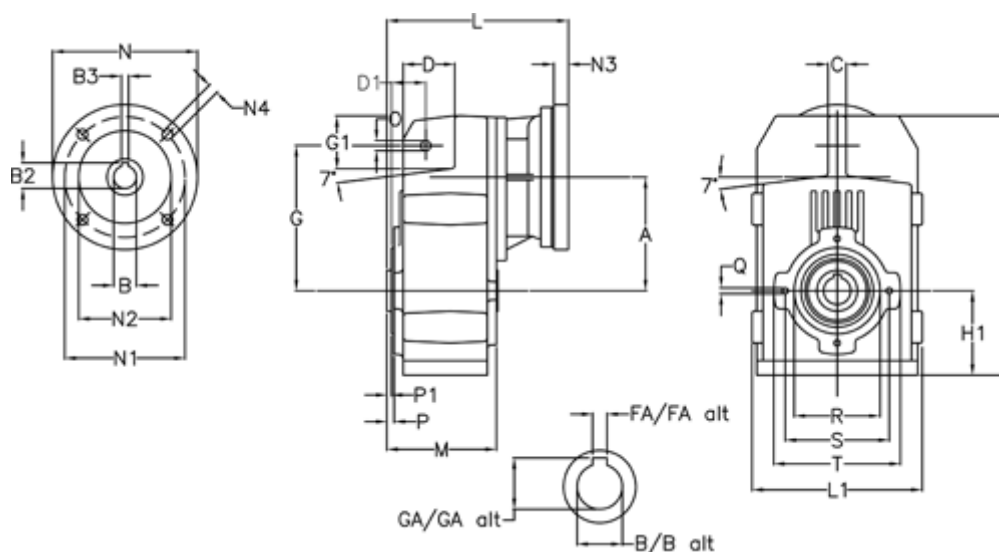

Article number: 29560410604225
 Description: Shaft mounted gear
 A413H40-106-P71B5

Measures

A = 175.75	FA = 12	M = 144.0	Q = M12x19
B = 40	G = 218	N = 160	R = 130
B1 = 14	G1 = 97.5	N1 = 130	S = 165
B2 = 16.3	GA = 43.0	N2 = 110	T = 200
B3 = 5	H = 389.0	N4 = M8x16	
C = 16	H1 = 116.0	O = 14	
D = 79.0	L = 246.0	P = 7.5	
D1 = 56.5	L1 = 242	P1 = 3.5	